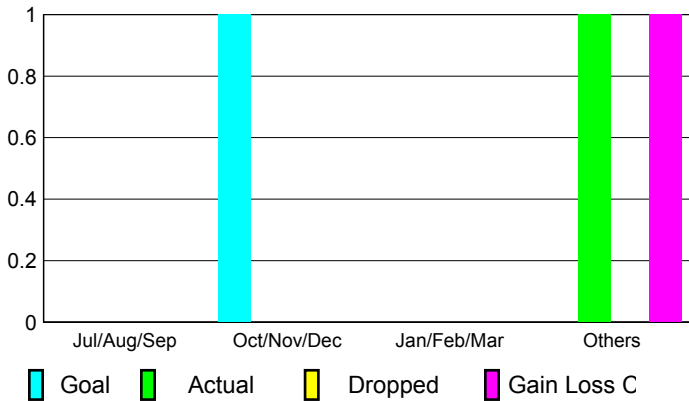

2008-2009 GMT Quarterly Report for District (or Undistricted) **District 2 T1**

GMT: **LELAND KOLKMEYER**

Location: **TEXAS**

GMT CA: **1 & 2**

CLUBS

Club Results 2008-2009

Clubs 2007-2008

Month	New Club Goal	Actual New Clubs	Actual Dropped Clubs	Gain/Loss of Clubs	Gain/Loss of Clubs
Jul/Aug/Sep	0	0	0	0	0
Oct/Nov/Dec	1	0	0	0	0
Jan/Feb/Mar	0	0	0	0	0
Apr/May/June	0	1	0	1	1
Totals	1	1	0	1	1

Club Results 2008-2009

Goal, New, Dropped, Gain/Loss

Comparison of Club Gain/Loss

Current Year Compared to the Previous Year