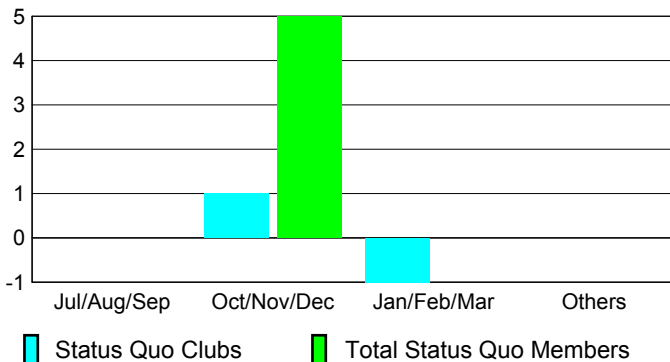

### Clubs 2007-2008

Month	New Club Goal	Actual New Clubs	Actual Dropped Clubs	Gain/Loss of Clubs	Gain/Loss of Clubs
Jul/Aug/Sep	0	0	0	0	0
Oct/Nov/Dec	1	0	0	0	0
Jan/Feb/Mar	0	0	0	0	0
Apr/May/June	0	1	0	1	1
<b>Totals</b>	<b>1</b>	<b>1</b>	<b>0</b>	<b>1</b>	<b>1</b>

### Club Results 2008-2009

Goal, New, Dropped, Gain/Loss

### Comparison of Club Gain/Loss

Current Year Compared to the Previous Year

### YTD Status Quo Clubs 2008-2009

Status Quo Clubs Compared to Status Quo Members