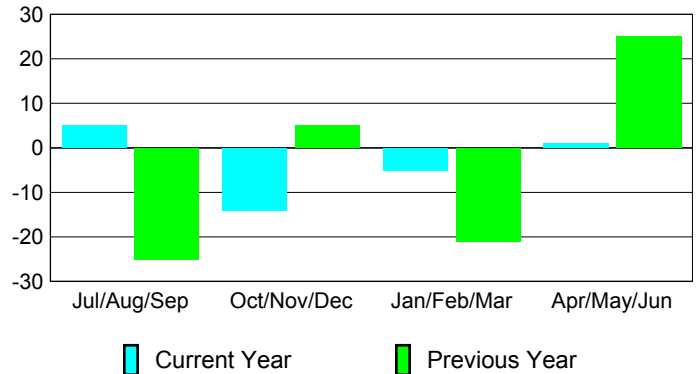

Gender Comparison 2008-2009

Jul/Aug/Sep

Oct/Nov/Dec

Jan/Feb/Mar

Apr/May/June

Male

Female