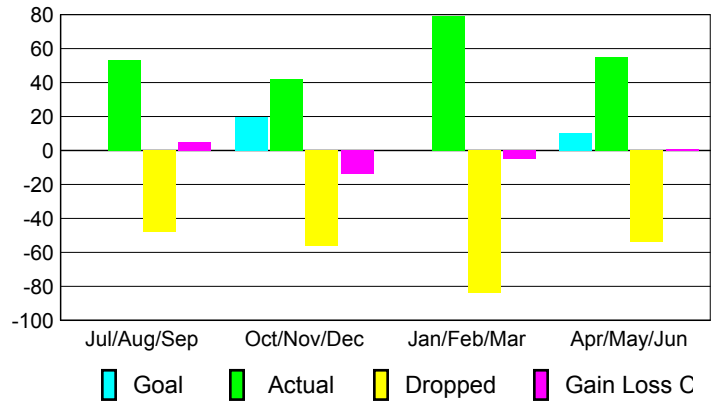

Membership Results 2008-2009

Goal, New, Dropped, Gain/Loss

Comparison of Membership Gain/Loss

Current Year Compared to the Previous Year